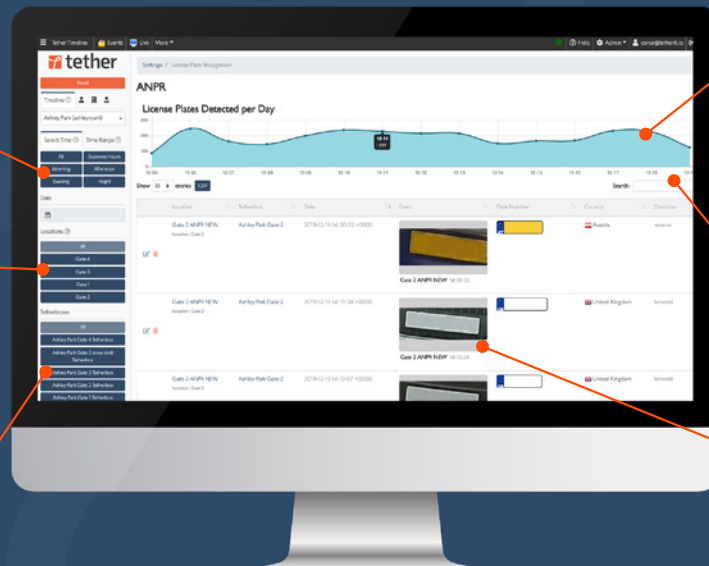

Innovation with IP cameras allows for wider use of automatic ANPR solutions for a fraction of costs associated with traditional systems.

Tether's ANPR solution is compatible with the most widely used ANPR devices such as Hikvision and Dahua. You simply need a Tetherbox on site. The Tetherbox connects to the ANPR camera (along with your other cameras) and makes it easy to collect and manage license plate information in a safe, secure and compliant manner.

Best of all, the Tetherbox receives over the air updates with newly added features and camera compatibilities.

Applications include:

- Police & security
- Parking management
- Toll roads
- Traffic management
- Access control
- Vehicle alerts

Look at all locations, or just relevant ones

Filter for business hours, night, etc. Or for a specific time.

Filter for business hours, night, etc. Or for a specific time.

Track traffic distribution for all cars, or a specific one.

Filter for specific license plate to see frequency of visits.

Click to see footage associated with event.